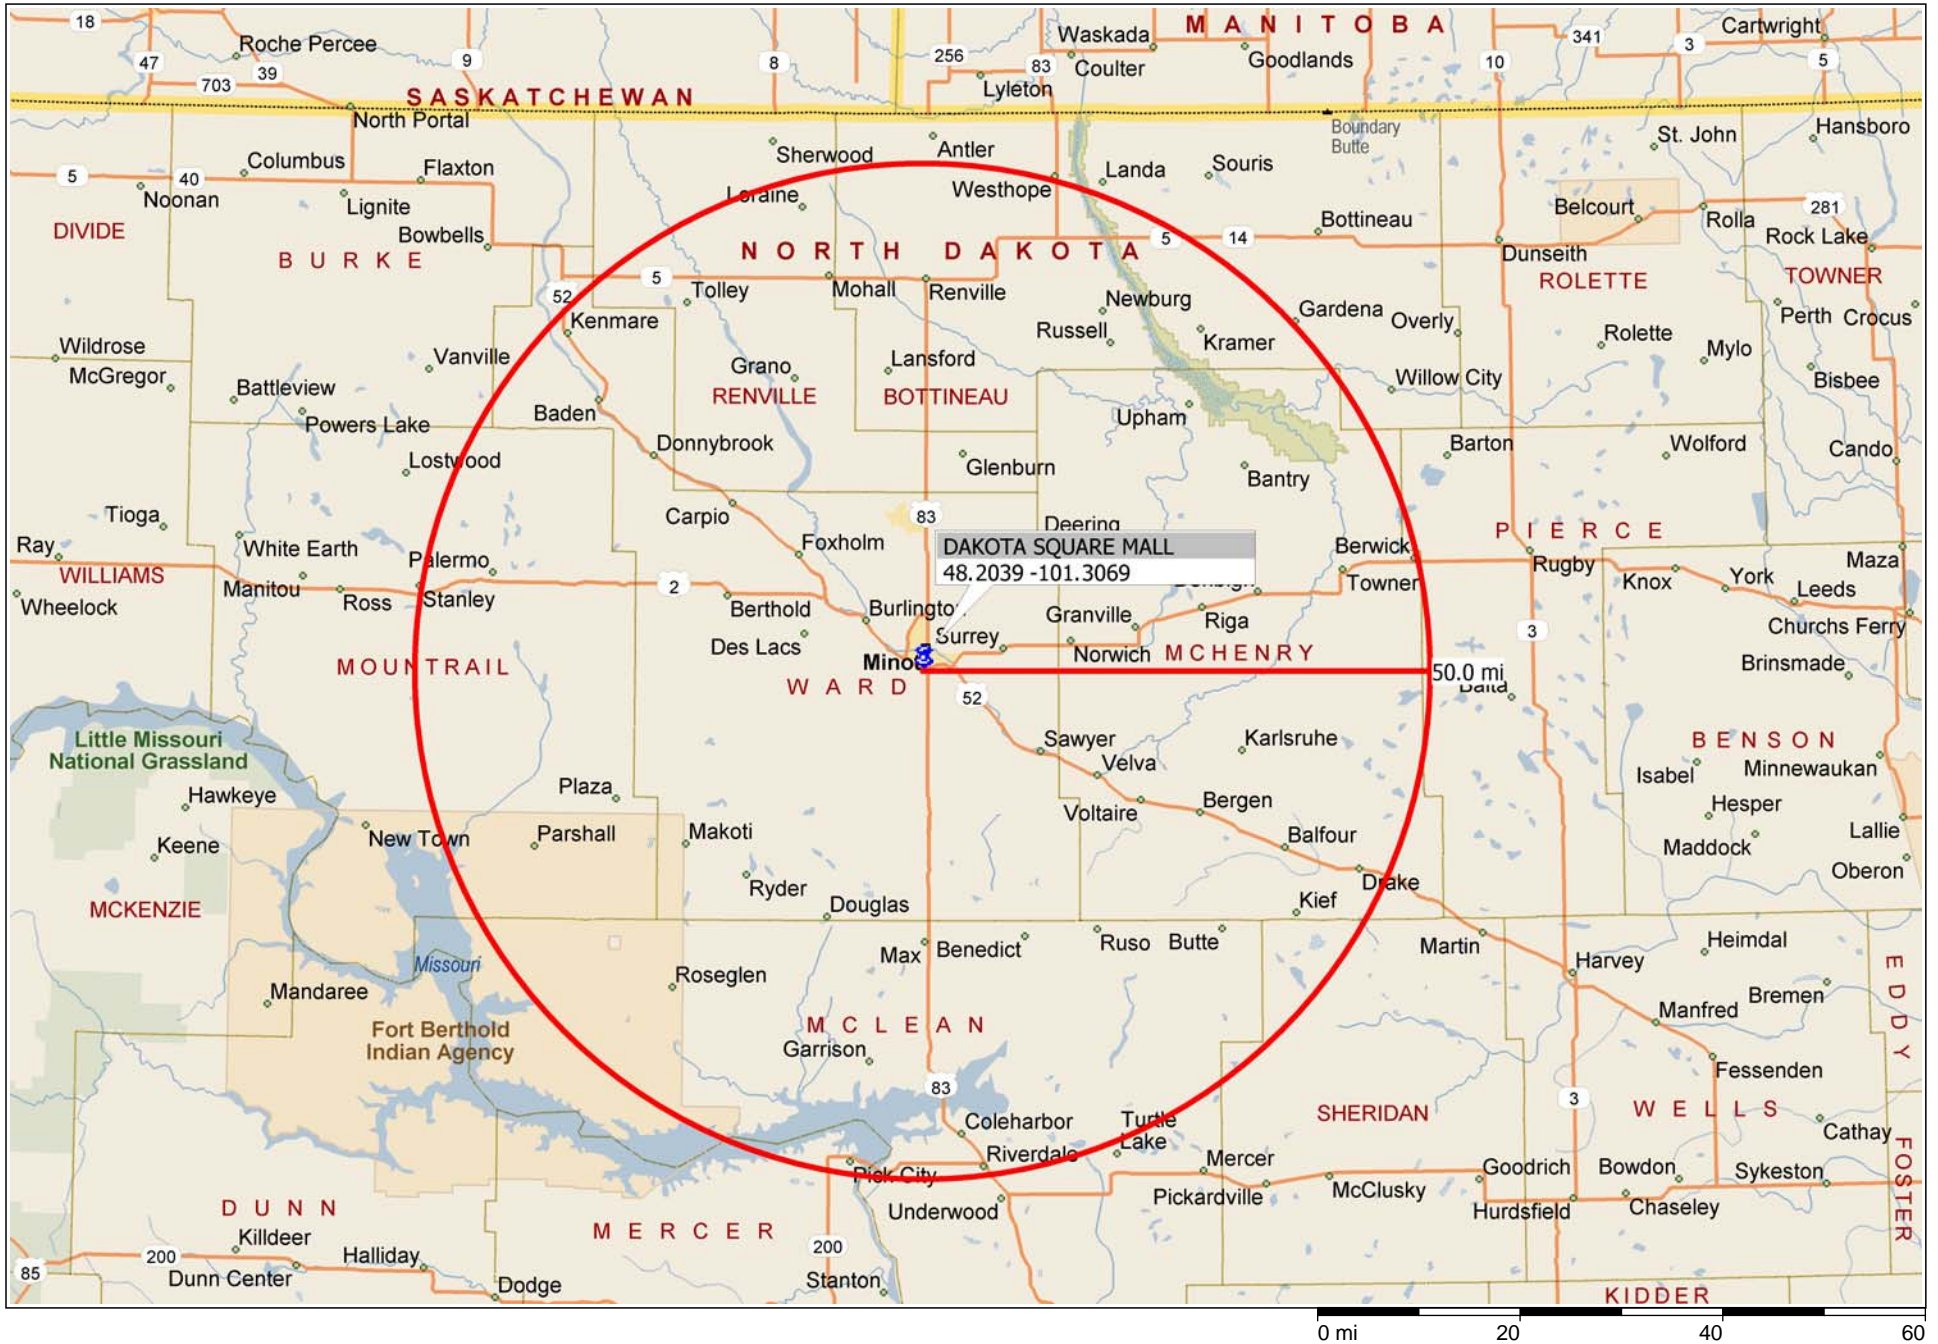

DAKOTA SQUARE MALL, MINOT ND

Copyright © 1988-2003 Microsoft Corp. and/or its suppliers. All rights reserved. <http://www.microsoft.com/mappoint>
© Copyright 2002 by Geographic Data Technology, Inc. All rights reserved. © 2002 Navigation Technologies. All rights reserved. This data includes information taken with permission from Canadian authorities © 1991-2002 Government of Canada (Statistics Canada and/or Geomatics Canada), all rights reserved.